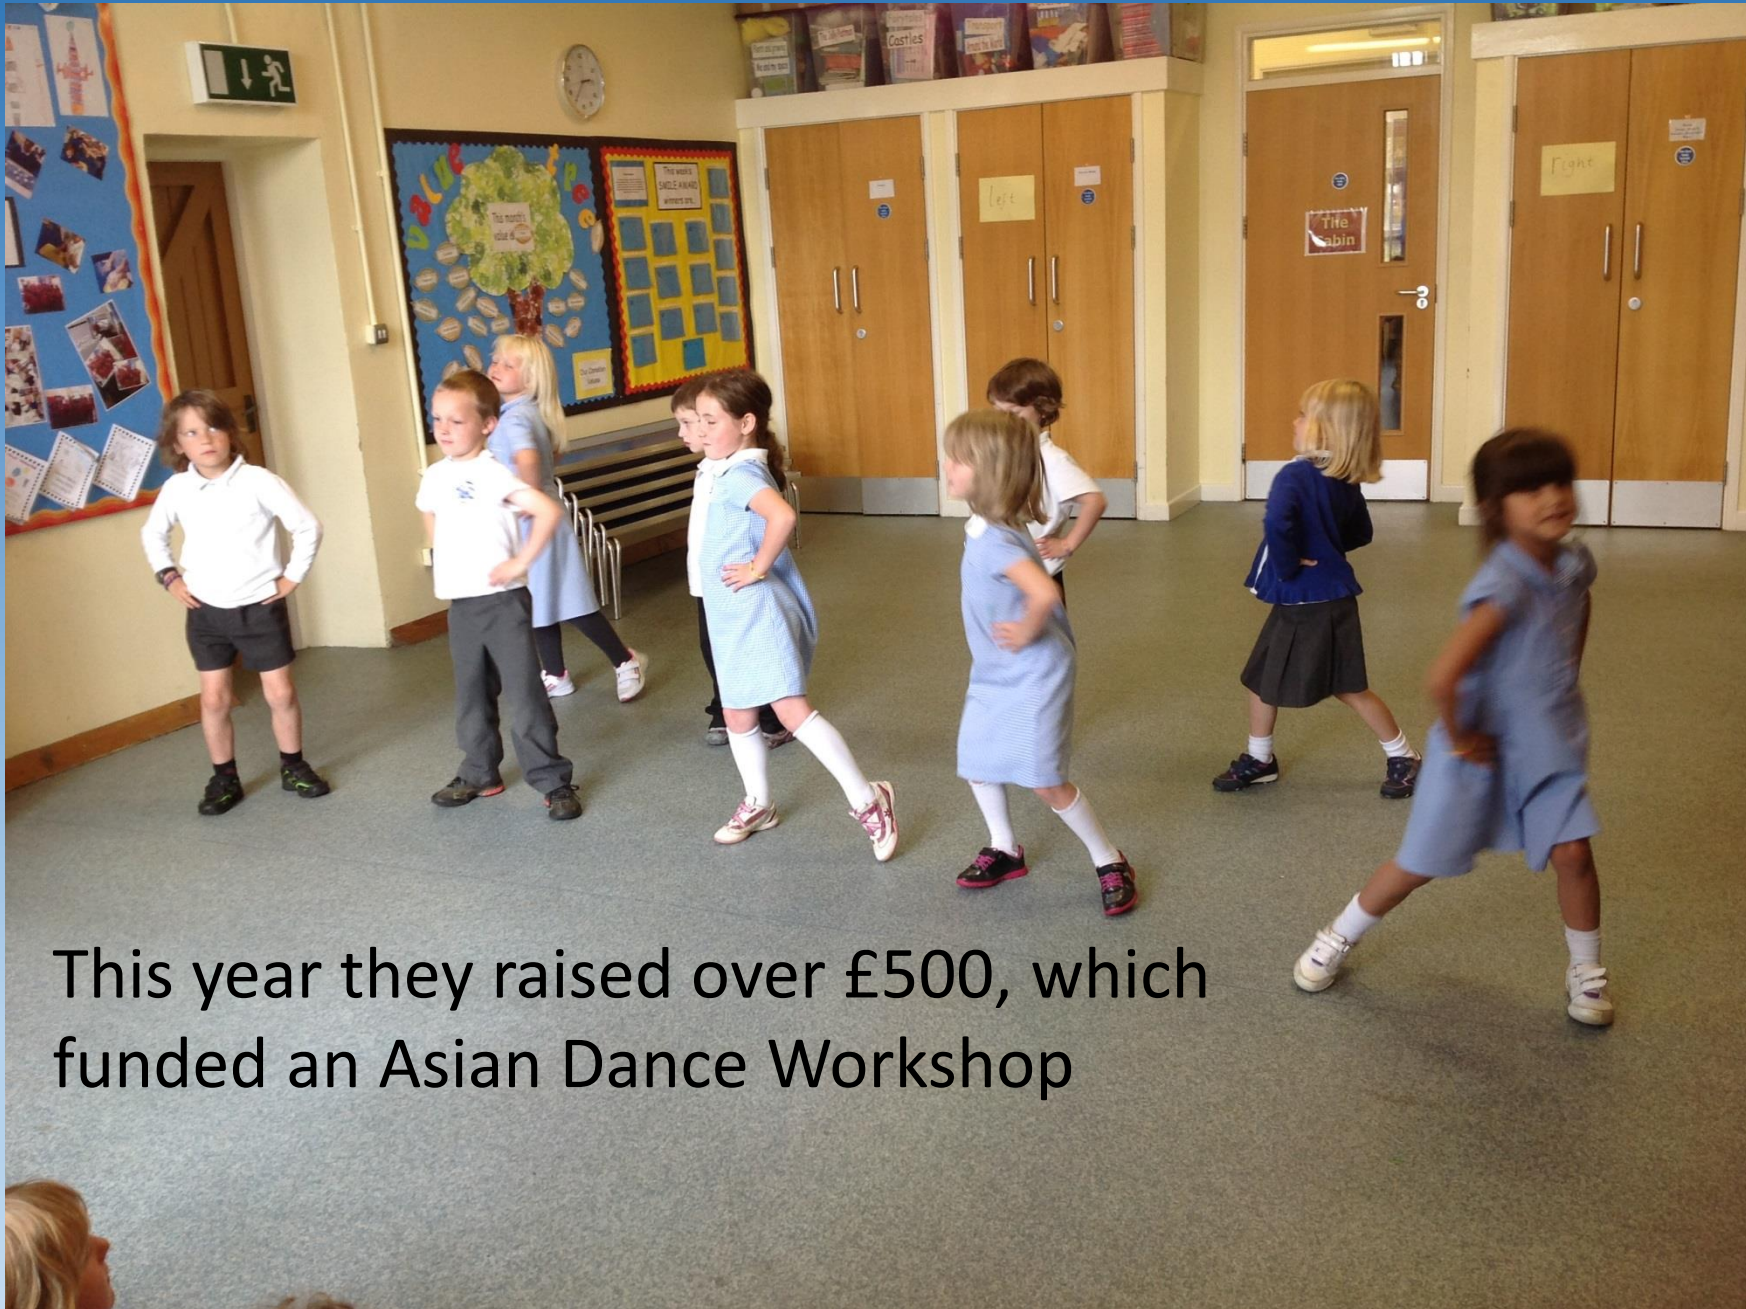

# 'Enterprise 2014'

Leafield CE Primary School

Every year our children run an enterprise event. They work in groups to set up a business – an award goes to the group who makes the most profit! Last year the focus was African Enterprise; this year the focus was Asian Enterprise.

The children sell their goods and services at an Enterprise Event, that is open to families.

This year they raised over £500, which funded an Asian Dance Workshop